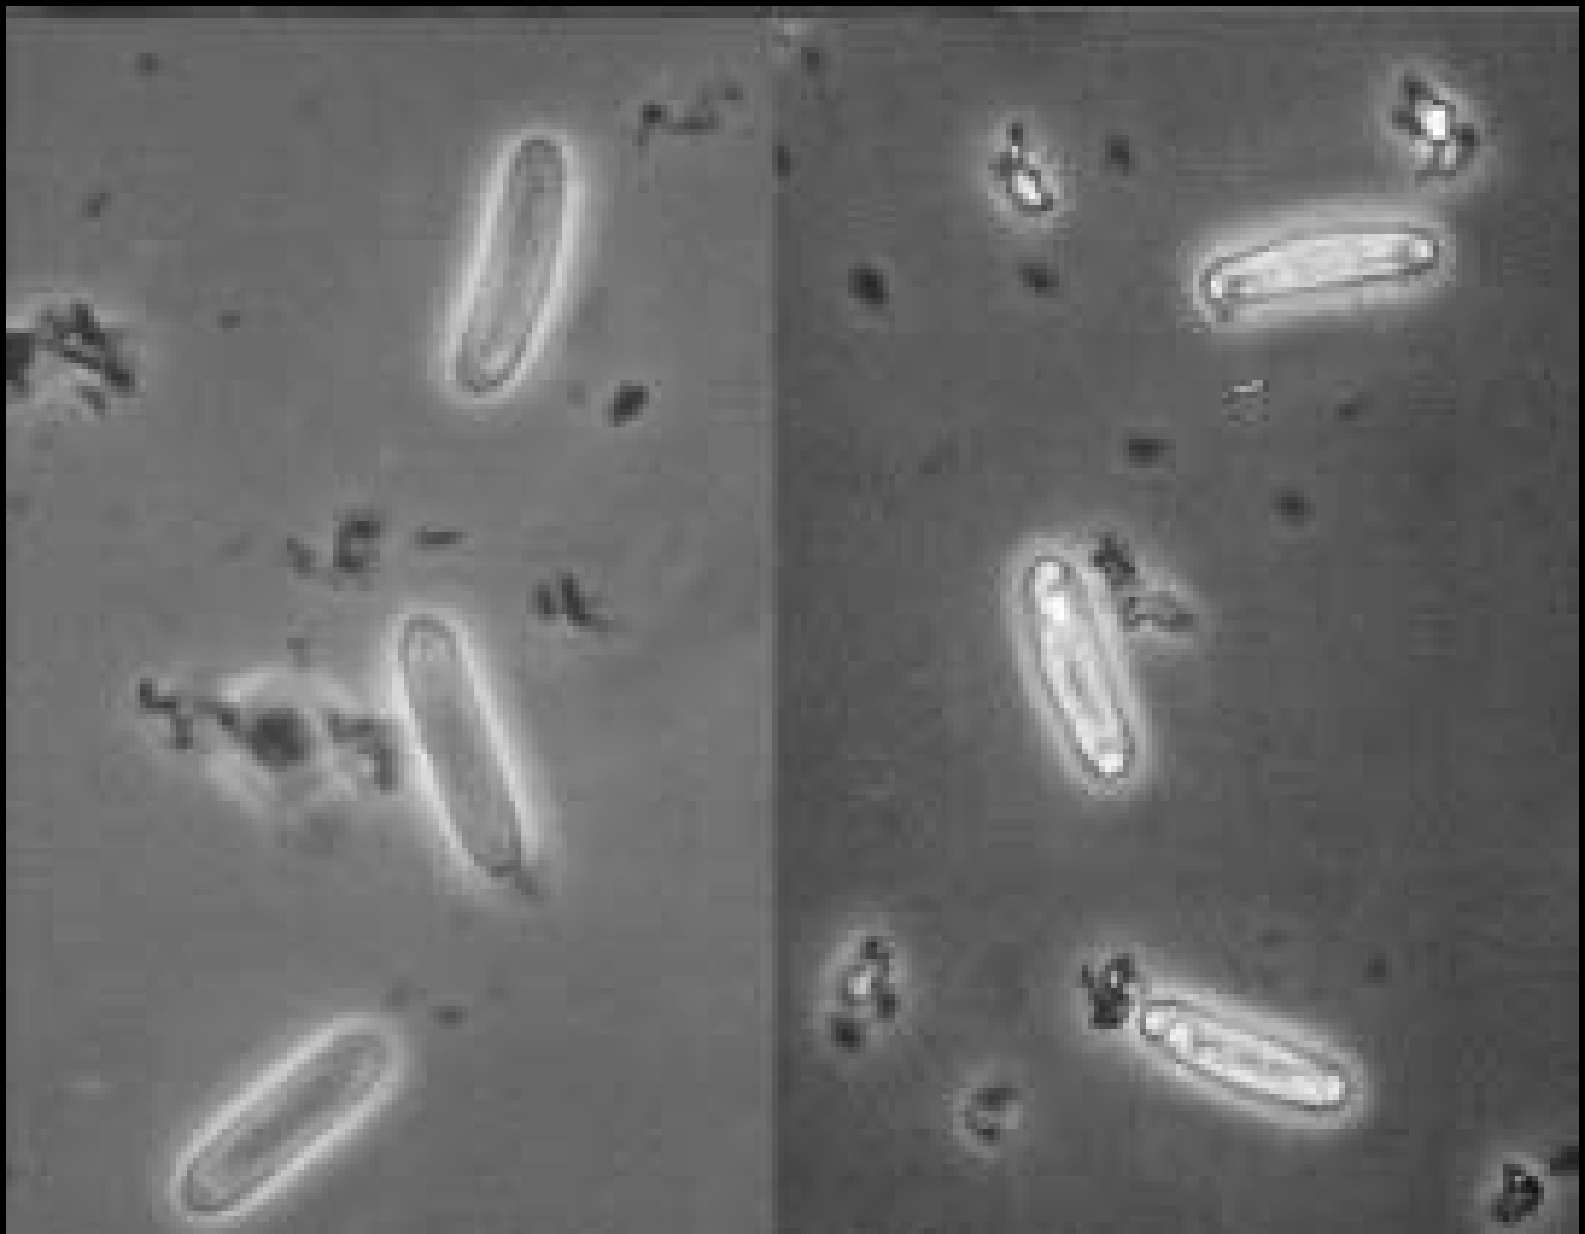

(a)

Birds

INVASION CURVE

AREA INFESTED

TIME →

CONTROL COSTS →

Apicystis bombi – protozoan parasite.